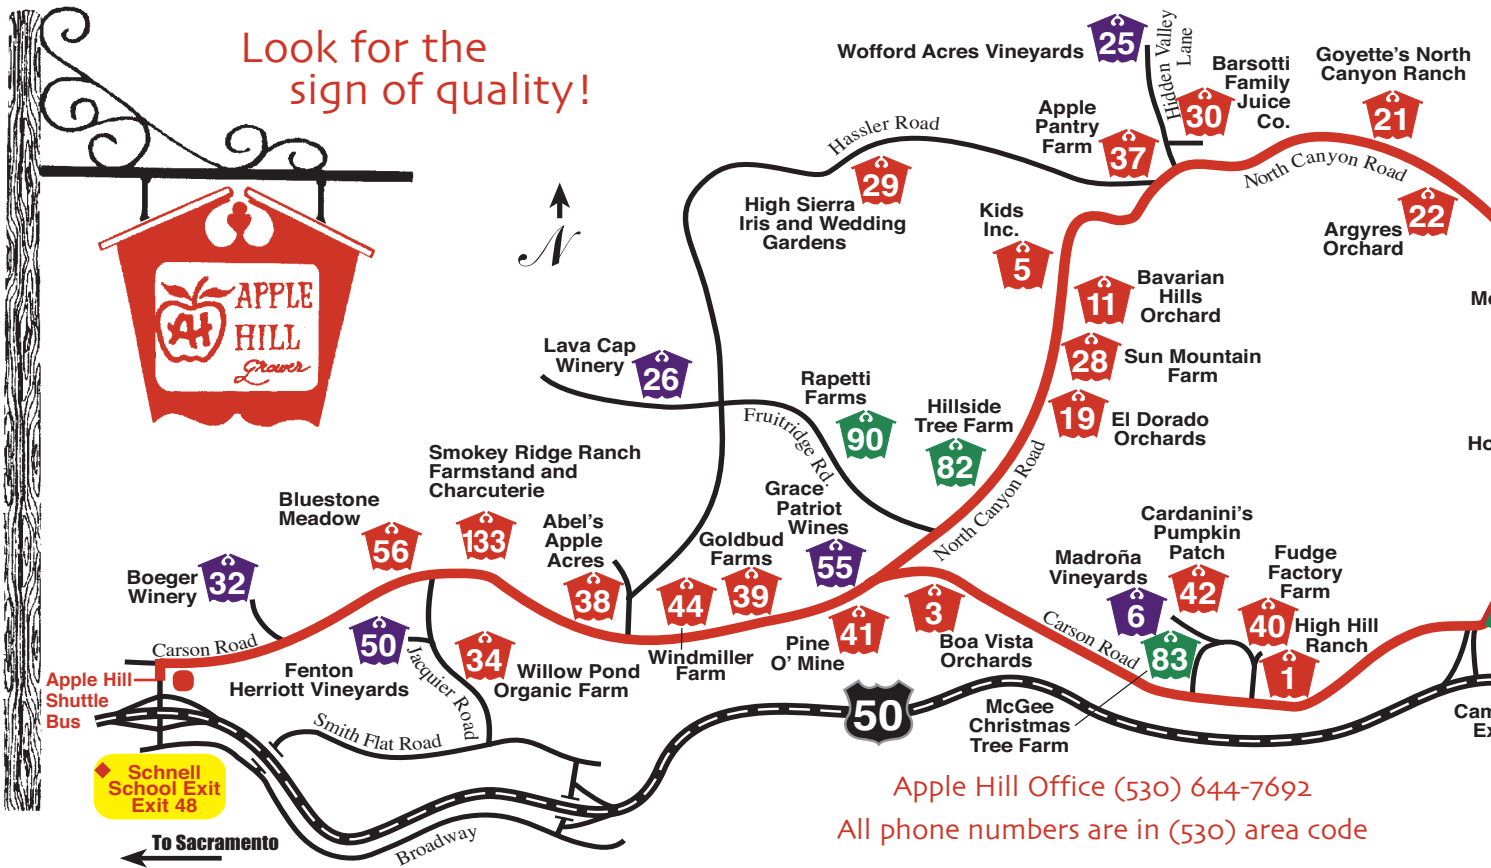

Look for the
sign of quality!

Apple Hill Office (530) 644-7692

All phone numbers are in (530) area code

1. **HIGH HILL RANCH** 🍎❤️ Daily 8-5, Labor Day Weekend- Dec. 24
  2901 High Hill Road, Placerville 644-1973
3. **BOA VISTA ORCHARDS** * 🌳🍎 Daily 9-5, year 'round.
  2952 Carson Road, Placerville Closed Thanksgiving & Christmas 622-5522
5. **KIDS INC.** 🌳🍎❤️ F/S/S July 4th wknd- Labor Day, F/S/S/M begins Labor Day wknd
  3205 North Canyon Road, Camino www.kidsincapples.com 622-0184
6. **MADROÑA VINEYARDS** * Daily 11-5, year 'round
  2560 High Hill Road, Placerville www.MadronaVineyards.com 644-5948
8. **MOTHER LODE ORCHARDS** 🌳 Call for info: 644-5101
  4341 North Canyon Road, Camino
9. **LARSEN APPLE BARN** 🍎❤️ Labor Day Sunday – Mid-Dec. Closed Saturdays
  2461 Larsen Drive, Camino Bake shop: 644-8166, Barn: 644-1415
10. **RAINBOW ORCHARDS** 🍎 F/S/S, Sept. 2 - 11 and Nov. 25- Dec. 11
  2569 Larsen Drive, Camino www.rainboworchards.info Daily, Sept. 12 - Nov. 23 644-1594
11. **BAVARIAN HILLS ORCHARD** 🍎 Daily 10-5, Labor Day Weekend - Dec 18
  3100 North Canyon Road, Camino www.bavarianhills.com 642-2714
12. **PARAVÍ VINEYARDS** * ❤️ www.paravi.com
  2875 Larsen Drive, Camino 647-WINE (9463)
13. **THOMAS MOUNTAIN ORGANIC FARM** 🍎 (no roadside sales), Aug.- Oct.
  Corner of Larsen Drive & Hartwick Drive, Camino 644-1119
14. **DENVER DAN'S APPLE PATCH** 🍎🍓 UP Daily 10-5, Sept. thru Nov 13
  4354 Bumble Bee Lane, Camino then F/S/S only thru Dec. 11 644-6881
15. **HANGTOWN KID APPLE ORCHARD** 🍎 UP Thu. - Sun. 10-5, Sept. - Nov.
  2598 Mace Road, Camino Call first: June-Aug., & Mon. - Wed, Sept. - Nov.: 647-1810
16. **PATRICK'S MTN. GROWN BERRY FARM** 🍎 UP Daily, June - mid Dec.
  4455 Pony Express Trail, Camino 647-2833
17. **GRANDPA'S CELLAR** 🍎 Daily, Sept. thru Nov. 23 then F/S/S thru Dec. 11
  2360 Cable Road, Camino www.grandpascellar.com 644-2153