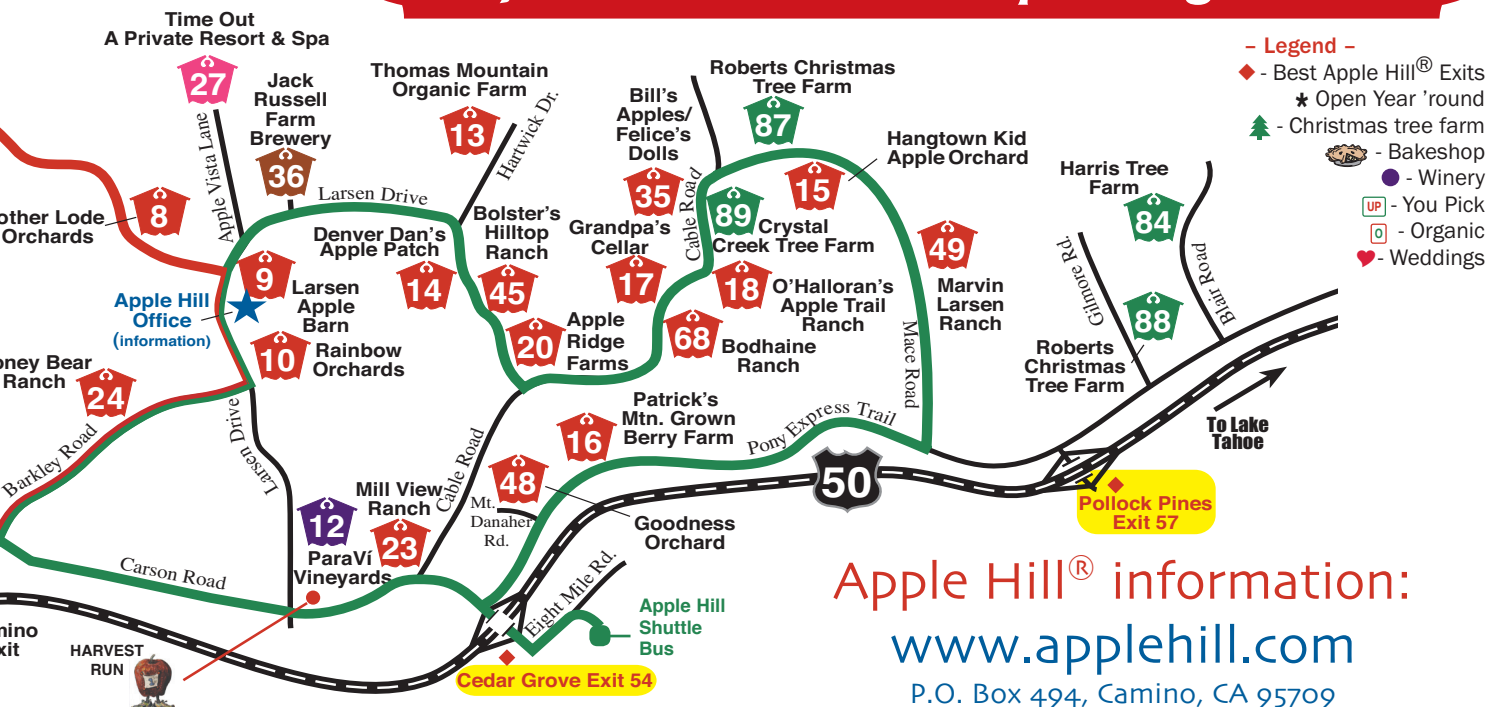

Grower Locations & Operating Hours

Apple Hill® information:
www.applehill.com
P.O. Box 494, Camino, CA 95709
e-mail: info@applehill.com

1. **34. WILLOW POND ORGANIC FARM** Thurs-Sun 10-5, June-Aug
   2731 Jacquier Road, Placerville Daily 10-5, Sept.-mid Nov. 295-8090
2. **35. BILL'S APPLES / FELICE'S DOLLS** Daily 9-5, Sept. 1 - Dec. 1
   2234 Cable Road, Camino 644-5283
3. **36. JACK RUSSELL FARM BREWERY** Daily 11-7, F/S until 8pm, year 'round
   2380 Larsen Drive, Camino 647-9420
4. **37. APPLE PANTRY FARM** TH/F/S/S 10-5
   corner of North Canyon & Hassler, Camino 318-2834
5. **38. ABEL'S APPLE ACRES** Daily, Labor Day - Dec. 24
   2345 Carson Road, Placerville Thanksgiving: 10-1, 12/24: 9-3 626-0138
6. **39. GOLDBUD FARMS** Open July 15
   2501 Carson Road, Placerville 626-6521
7. **40. FUDGE FACTORY FARM** Daily, Labor Day to mid-Dec.
   2860 High Hill Rd., Placerville 644-3492
8. **41. PINE O' MINE** www.pineomine.com for hours
   2620 Carson Road, Placerville 530-344-0288
9. **42. CARDANINI'S PUMPKIN PATCH** Oct. 1 thru Oct. 30
   2655 High Hill Rd. Placerville 644-2140
10. **44. WINDMILLER FARM** www.windmillerfarm.com
    2453 Carson Road, Placerville 530-903-4462
11. **45. BOLSTER'S HILLTOP RANCH** Daily, June-Aug. & Sept. 20 to Thanksgiving
    2000 Larsen Drive, Camino Wknds., Sept. 1-19 & Nov. 26 - Dec. 12 644-2230
12. **48. GOODNESS ORCHARD** By appt. only, June-Nov.
    4341 Pony Express Trail, Camino www.goodnessorchard.com.
13. **49. MARVIN LARSEN RANCH** Mid Sept. - Mid Jan.
    2721 Mace Road, Camino 644-2475/ 644-1396
14. **50. FENTON HERRIOTT VINEYARDS** Daily 11-5, year 'round
    120 Jacquier Court, Placerville www.fentonherriott.com 642-2021

1. **55. GRACE PATRIOT WINES** Mon-Wed call for appt., Thurs-Sun 11-5
   2701 Carson Road, Placerville www.gracepatriotwines.com 642-8424
2. **56. BLUESTONE MEADOW** Weekends, Oct. 1 thru Oct. 30
   2025 Carson Road, Placerville www.bluestonemeadow.com
3. **68. BODHAINE RANCH** Daily 9-5, Labor Day Weekend - Dec 12
   2315 Cable Road, Camino 644-1686
4. **84. HARRIS TREE FARM** Daily 9-4:30, June thru Dec.
   2640 Blair Road, Pollock Pines www.harristreefarm.com 644-2194
5. **133. SMOKEY RIDGE FARMSTAND & CHARCUTERIE**
   2160 Carson Road, Placerville F/S/S, Mid Sept. - Early Nov. 626-5078

Look for the sign of quality:

Only the ranches displaying
this sign are Apple Hill® Growers

Christmas Tree Farms

1. **82. HILLSIDE TREE FARM** Daily 9:30-4:30, Nov. 19 until sold out
   2881 North Canyon Road, Camino www.hillsidefarm.com 621-2053
2. **83. MCGEE CHRISTMAS TREE FARM** Wknds. 8-dark, Wkdys. 10-4, Nov 27 until sold out
   3131 Carson Road, Placerville www.mcgeechristmastreefarm.com 644-4731
3. **87. ROBERTS CHRISTMAS TREE FARM** Daily 9:30 - 4:30, Day after
   2561 Mace Road, Camino Thanksgiving until Christmas Eve. 644-2831
4. **88. ROBERTS CHRISTMAS TREE FARM** Daily 9:30 - 4:30, Day after
   5645 Gilmore Road, Pollock Pines Thanksgiving until Christmas Eve. 644-2831
5. **89. CRYSTAL CREEK TREE FARM** Daily 10 am to dusk, Nov. 19 thru Dec. 24
   2019 Cable Road, Camino 644-4647 • 644-7014
6. **90. RAPETTI FARMS** Daily 9:30 to dark, Nov. 19 until sold out
   2585 Fruitridge Road, Camino 622-7229