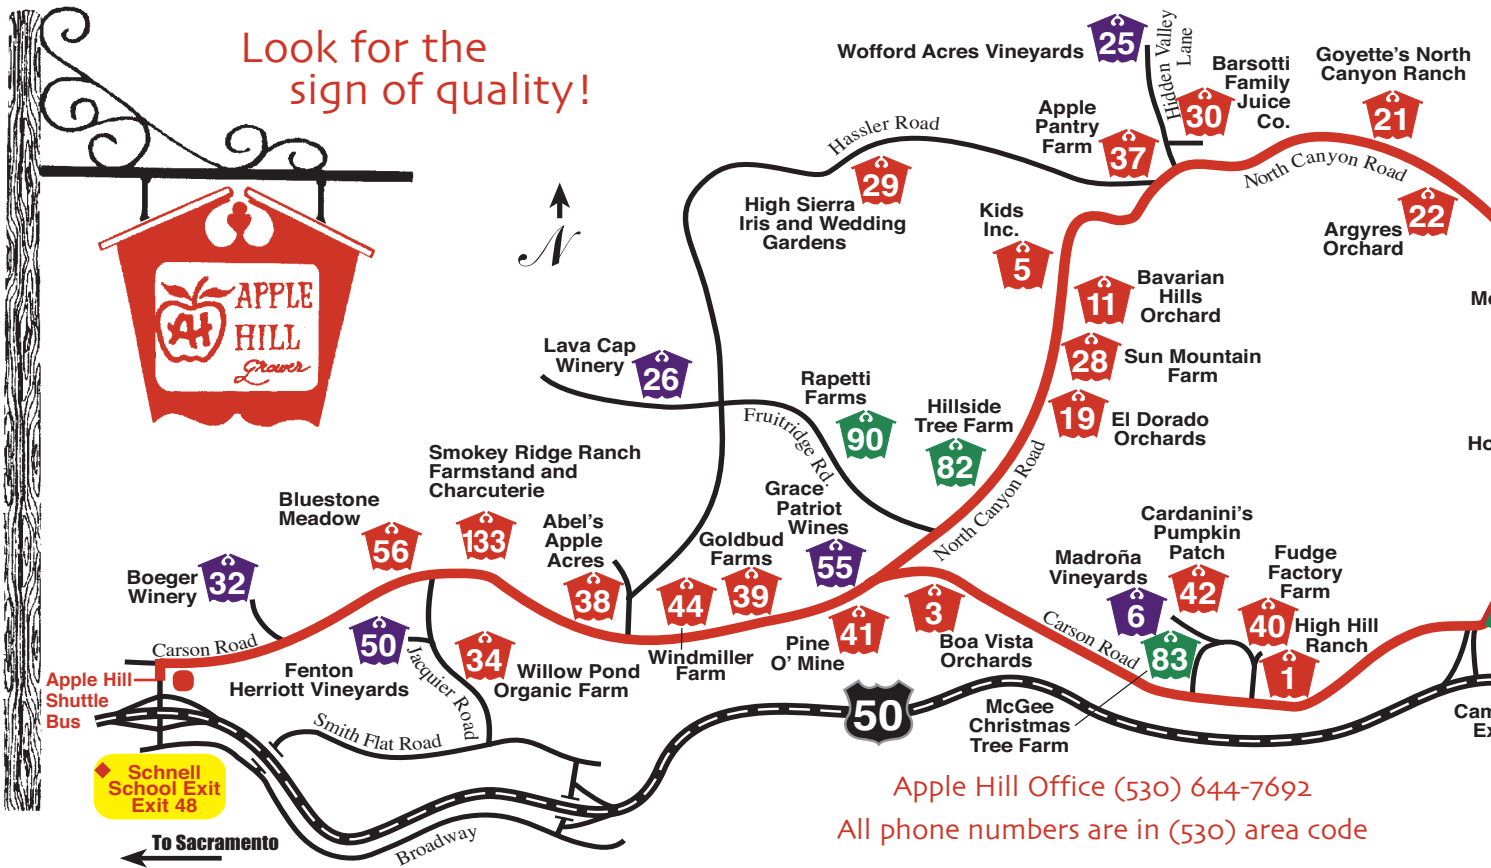

Look for the
sign of quality!

Apple Hill Office (530) 644-7692

All phone numbers are in (530) area code

1. **HIGH HILL RANCH** 🍎❤️ Daily 8-5, Labor Day Weekend- Dec. 24
  2901 High Hill Road, Placerville 644-1973
3. **BOA VISTA ORCHARDS** * 🌳🍎 Daily 9-5, year 'round.
  2952 Carson Road, Placerville Closed Thanksgiving & Christmas 622-5522
5. **KIDS INC.** 🌳🍎❤️ F/S/S July 4th wknd- Labor Day, F/S/S/M begins Labor Day wknd
  3205 North Canyon Road, Camino www.kidsincapples.com 622-0184
6. **MADROÑA VINEYARDS** * Daily 11-5, year 'round
  2560 High Hill Road, Placerville www.MadronaVineyards.com 644-5948
8. **MOTHER LODE ORCHARDS** 🌳 Call for info: 644-5101
  4341 North Canyon Road, Camino
9. **LARSEN APPLE BARN** 🍎❤️ Labor Day Sunday – Mid-Dec. Closed Saturdays
  2461 Larsen Drive, Camino Bake shop: 644-8166, Barn: 644-1415
10. **RAINBOW ORCHARDS** 🍎 F/S/S, Sept. 2 - 11 and Nov. 25- Dec. 11
  2569 Larsen Drive, Camino www.rainboworchards.info Daily, Sept. 12 - Nov. 23 644-1594
11. **BAVARIAN HILLS ORCHARD** 🍎 Daily 10-5, Labor Day Weekend - Dec 18
  3100 North Canyon Road, Camino www.bavarianhills.com 642-2714
12. **PARAVÍ VINEYARDS** * ❤️ www.paravi.com
  2875 Larsen Drive, Camino 647-WINE (9463)
13. **THOMAS MOUNTAIN ORGANIC FARM** 🍎 (no roadside sales), Aug.- Oct.
  Corner of Larsen Drive & Hartwick Drive, Camino 644-1119
14. **DENVER DAN'S APPLE PATCH** 🍎🍎 UP Daily 10-5, Sept. thru Nov 13
  4354 Bumble Bee Lane, Camino then F/S/S only thru Dec. 11 644-6881
15. **HANGTOWN KID APPLE ORCHARD** 🍎 UP Thu. - Sun. 10-5, Sept. - Nov.
  2598 Mace Road, Camino Call first: June-Aug., & Mon. - Wed, Sept. - Nov.: 647-1810
16. **PATRICK'S MTN. GROWN BERRY FARM** 🍎 UP Daily, June - mid Dec.
  4455 Pony Express Trail, Camino 647-2833
17. **GRANDPA'S CELLAR** 🍎 Daily, Sept. thru Nov. 23 then F/S/S thru Dec. 11
  2360 Cable Road, Camino www.grandpascellar.com 644-2153