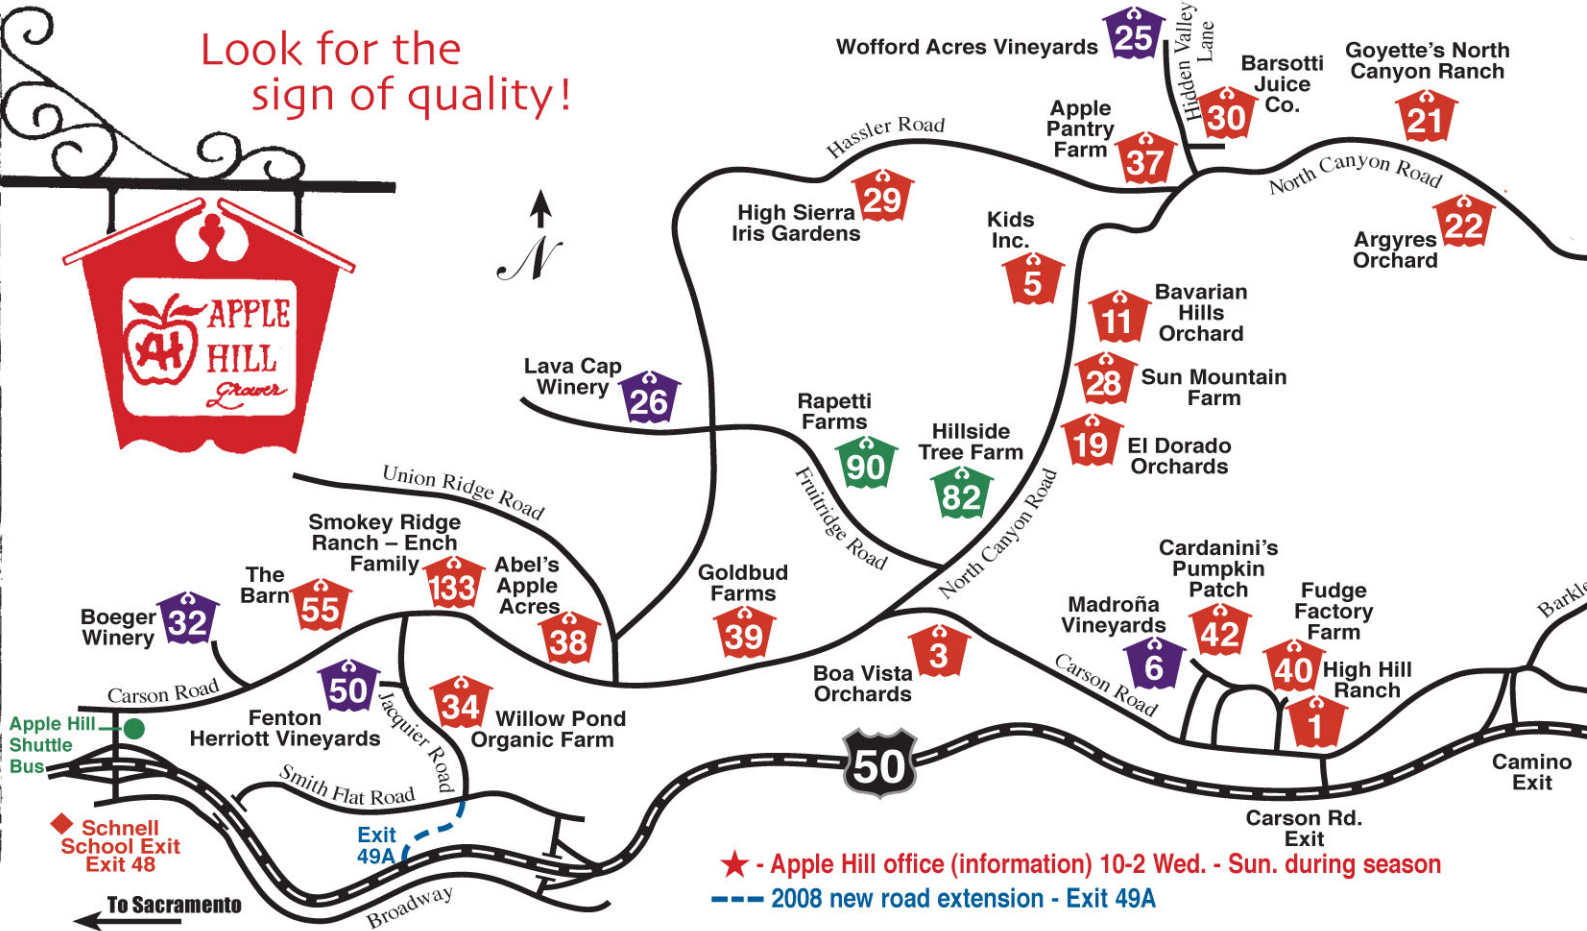

Look for the
sign of quality!

★ - Apple Hill office (information) 10-2 Wed. - Sun. during season

--- 2008 new road extension - Exit 49A