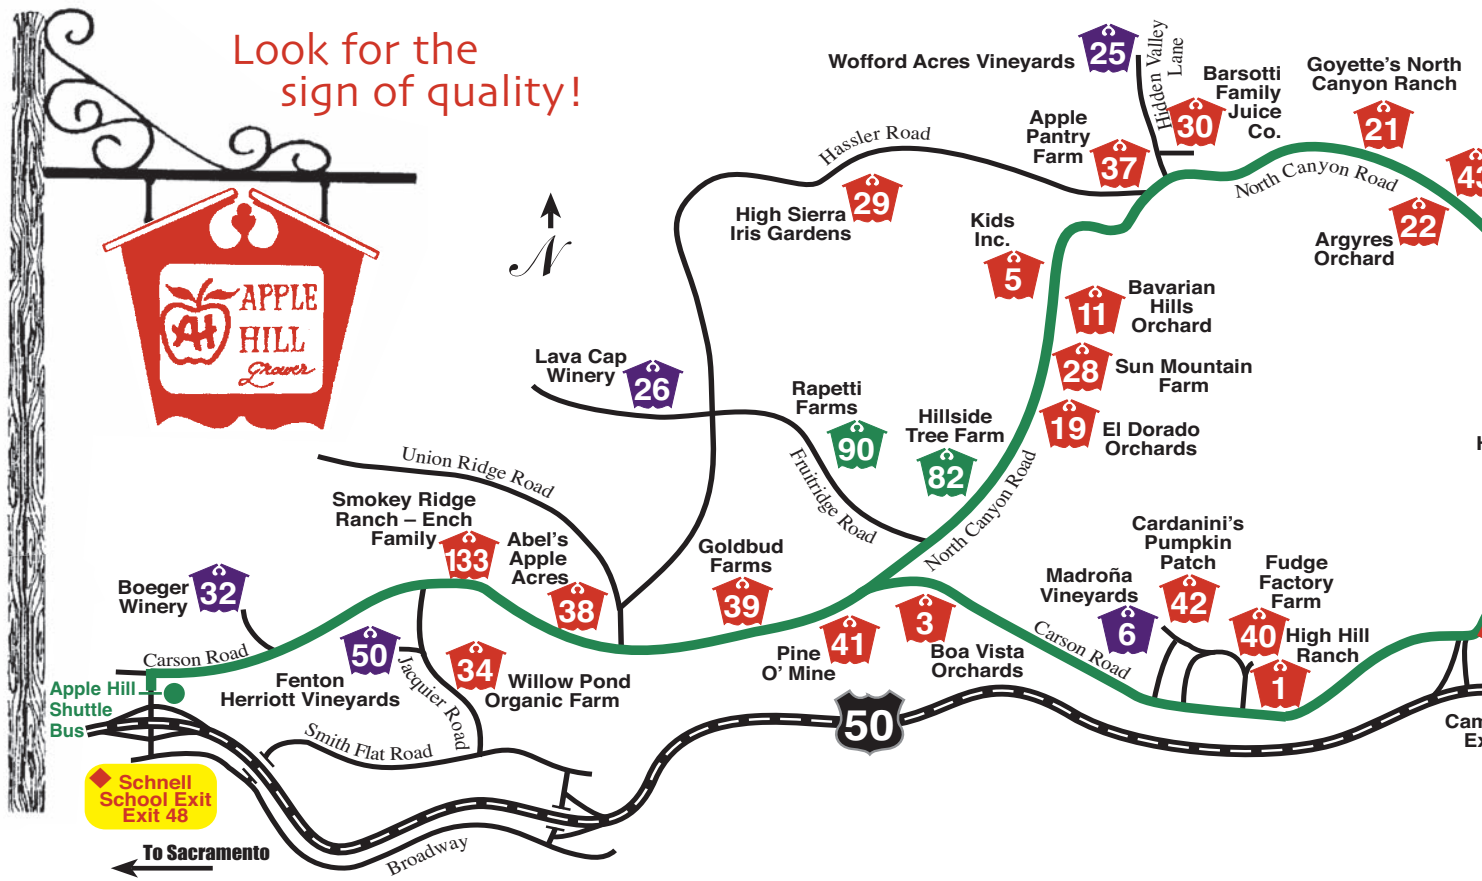

Look for the
sign of quality!

1. **HIGH HILL RANCH** 🍎 Daily, 8-5, Labor Day Weekend- Dec. 24
  2901 High Hill Road, Placerville 644-1973
3. **BOA VISTA ORCHARDS** * 🌲 🍎 9-5 Open year 'round
  2952 Carson Road, Placerville Closed Christmas Day 622-5522
5. **KIDS INC.** 🌲 🍎 Daily Sept. 1 - Dec. 6
  3205 North Canyon Road, Camino F/S/S/M only 622-0184
6. **MADROÑA VINEYARDS** * Open year 'round 11-5
  2560 High Hill Road, Placerville MadronaVineyards.com 644-5948
9. **LARSEN APPLE BARN** 🍎 Labor Day Sunday - Mid-Dec. Closed Saturdays
  2461 Larsen Drive, Camino Bakeshop 644-8166, Barn 644-1415
10. **RAINBOW ORCHARDS** 🍎 Open F/S/S Sept. 4- 13 and Nov. 27- Dec. 13
  2569 Larsen Drive, Camino Open Daily Sept. 14- Nov. 25 644-1594
11. **BAVARIAN HILLS ORCHARD** 🍎 Open Daily 10-5 Sept. 5 - Dec 20
  3100 North Canyon Road, Camino bavarianhills.com 642-2714
12. **PARA VÍ VINEYARDS** * www.paravi.com
  2875 Larsen Drive, Camino 647-WINE (9463)
13. **THOMAS MOUNTAIN ORGANIC FARM** 🍎 (no roadside sales), Aug.- Oct.
  Corner/ Larsen Road & Hartwick Drive, Camino 644-1119
14. **DENVER DAN'S** 🍎 🍷 Open Daily Sept.- thru Nov. 25
  4354 Bumble Bee Lane, Camino F/S/S only thru Dec. 13 644-6881
15. **HANGTOWN KID APPLE ORCHARD** 🍎 🍷 Thu. - Sun., 10-5 Sept. - Nov.
  2598 Mace Road, Camino Call first: June-Aug., & Mon. - Wed Sept. - Nov. 647-1810
16. **PATRICK'S MTN. GROWN BERRY FARM** 🍷 Daily June - mid Dec.
  4455 Pony Express Trail, Camino 647-2833
17. **GRANDPA'S CELLAR** 🍎 Daily 10-5 Labor Day wknd. - mid Dec. F/S/S in Dec.
  2360 Cable Road, Camino (www.grandpascellar.com) 644-2153/644-0611