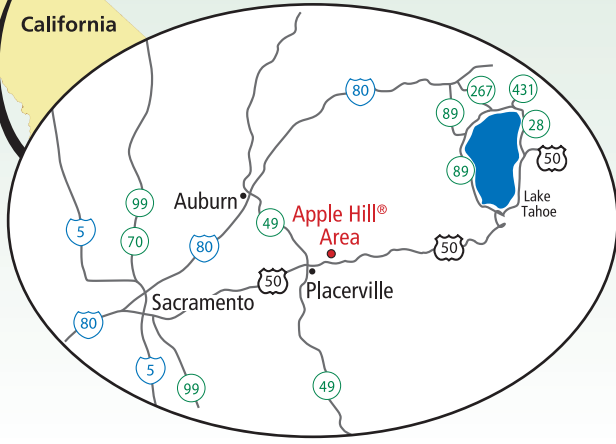

# Major Routes to the Apple Hill® Area

see map to ranches - center of Cider Press

## HONEY BEAR RANCH

*Red Delicious Sponsor*

2826 Barkley Road, Camino, CA 95709  
(530) 644-3934 - see ad on back cover

## Strauss Food Service

*Fuji Sponsor*

6230 Enterprise Dr., Diamond Springs, CA 95619  
(530) 295-1274 - see ad on page 47

# Local Advertiser Index

Advertiser	Phone	Web/e-mail Address	Page #
Apple Hill Harvest Run	(530) 644-4552	www.applehillrun.org	32
Apple Mountain Golf Resort	(530) 647-7400/647-7408	www.applemountaingolfresort.com	41
Best Western Placerville Inn	(530) 622-9100	www.placervilleinn.com	9
Best Western Stage Coach Inn	(530) 644-2029	www.bestwesterncalifornia.com/pollockpines.htm	16
Candy Strike Olde Tyme Candy	(530) 295-1007/(866) 409-2763	www.candystrike.com	43
Evergreen Realty	(530) 644-4100	www.liveinapplehill.com	37
Gold Country Artists' Gallery	(530) 642-2944	www.goldcountryartistsgallery.com	43
Hangtown's Gold Bug Park & Mine	(530) 642-5207	www.goldbugpark.org	37
Heyday Café & Wine Bar	(530) 626-9700	www.heydaycafe.com	42
Lexington Historic Cary House Hotel	(530) 622-4271	www.caryhouse.com	43
Mother Lode Insurance Services LLC	(530) 677-8755/(800) 677-8181	www.motherlodeinsurance.com	10
Placerville Clothing Co.	(530) 626-3554		43
Placerville Fruit Growers Association	(530) 622-2640		10
Placerville News Company	(530) 622-4510	www.pvillenews.com	43
Red Hawk Casino	(530) 677-7000/(888) 5REDHWK	www.redhawccasino.com	18
Sierra Gold Graphics	(530) 622-4500	sierragoldgraphics@sbcglobal.net	20
Snowline Hospice	(530) 647-2703	www.snowlinehospice.org	37
Strauss Food Service	(530) 295-1274	jstrauss@straussfs.com	47
Western Foothill Mortgage Inc.	(530) 409-0574	joyce@wfhmortgage.com	6
Winterhill Olive Oil	(530) 626-6369	www.winterhillfarms.com	43